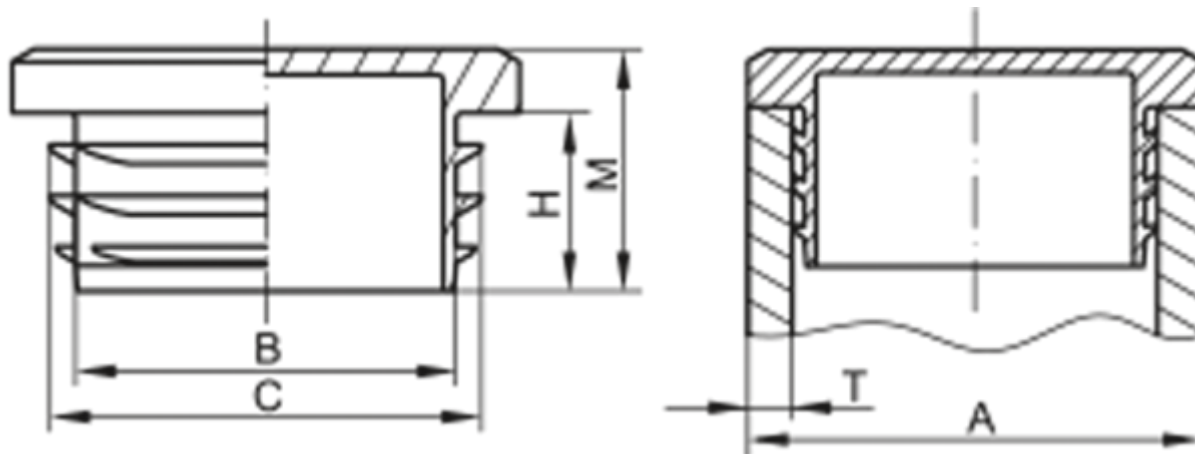

Article number: 59GPN260Q50505

Description: KLEE Square plugs GPN 260 - 50x50 (Wall thickness 5)

Measures

A = 50x50

B = 38

C = 42

H = 14

M = 19